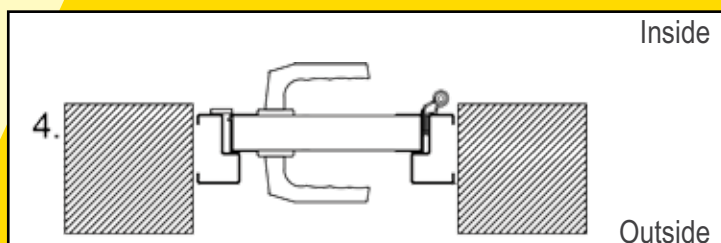

Match the style

Ryterna offers side doors to match any model of it's sectional garage doors or industrial doors.

Ryterna side doors made of PU insulated 40 mm thick sectional door panels surrounded with aluminium profiles, and all-round rubber seals. Side door panels and windows are aligned with sectional door panels or windows.

Double wide side doors available upon request.

Side doors fitting and opening option

Frame mouldings

with moulding

without moulding

3 point lock

Frame dimensions

Door stays