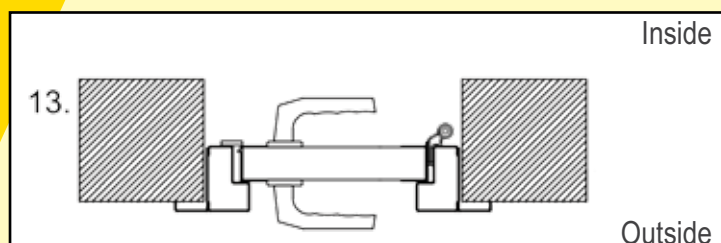

Match the style

Ryterna offers side doors to match any model of it's sectional garage doors or industrial doors.

Ryterna side doors made of PU insulated 40 mm thick sectional door panels surrounded with aluminium profiles, and all-round rubber seals. Side door panels and windows are aligned with sectional door panels or windows.

Double wide side doors available upon request.

Side doors fitting and opening option

Frame mouldings

with moulding

without moulding

3 point lock

Frame dimensions

Door stays