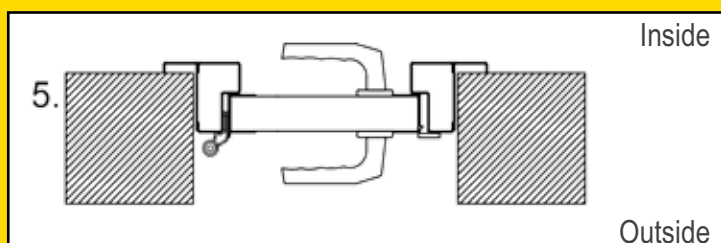

Match the style

Ryterna offers side doors to match any model of it's sectional garage doors or industrial doors.

Ryterna side doors made of PU insulated 40 mm thick sectional door panels surrounded with aluminium profiles, and all-round rubber seals. Side door panels and windows are aligned with sectional door panels or windows.

Double wide side doors available upon request.

Side doors fitting and opening option

Frame mouldings

with moulding

without moulding

3 point lock

Frame dimensions

Door stays