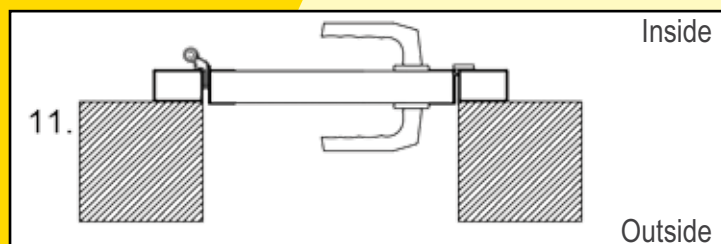

Match the style

Ryterna offers side doors to match any model of it's sectional garage doors or industrial doors.

Ryterna side doors made of PU insulated 40 mm thick sectional door panels surrounded with aluminium profiles, and all-round rubber seals. Side door panels and windows are aligned with sectional door panels or windows.

Double wide side doors available upon request.

Side doors fitting and opening option

Frame mouldings

with moulding

without moulding

3 point lock

Frame dimensions

Door stays