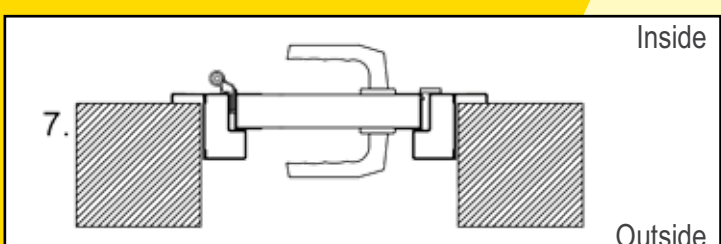

Match the style

Ryterna offers side doors to match any model of it's sectional garage doors or industrial doors.

Ryterna side doors made of PU insulated 40 mm thick sectional door panels surrounded with aluminium profiles, and all-round rubber seals. Side door panels and windows are aligned with sectional door panels or windows.

Double wide side doors available upon request.

Side doors fitting and opening option

Frame mouldings

with moulding

without moulding

3 point lock

Frame dimensions

Door stays