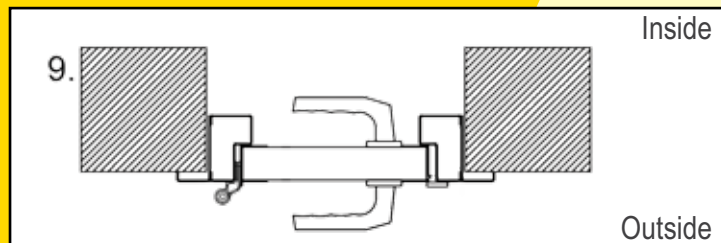

Match the style

Ryterna offers side doors to match any model of it's sectional garage doors or industrial doors.

Ryterna side doors made of PU insulated 40 mm thick sectional door panels surrounded with aluminium profiles, and all-round rubber seals. Side door panels and windows are aligned with sectional door panels or windows.

Double wide side doors available upon request.

Side doors fitting and opening option

Frame mouldings

with moulding

without moulding

3 point lock

Frame dimensions

Door stays