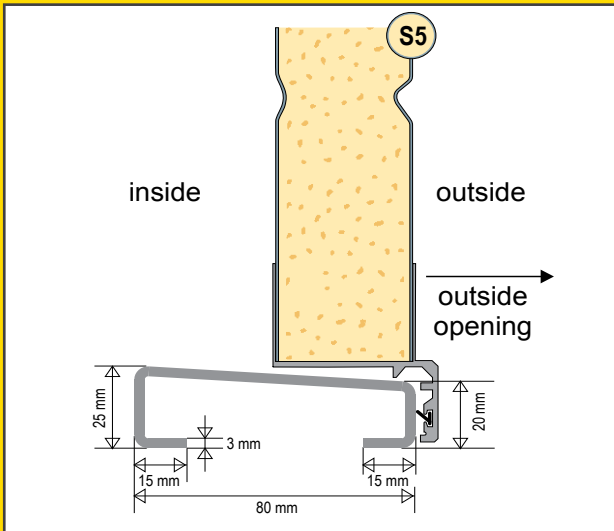

Side doors threshold