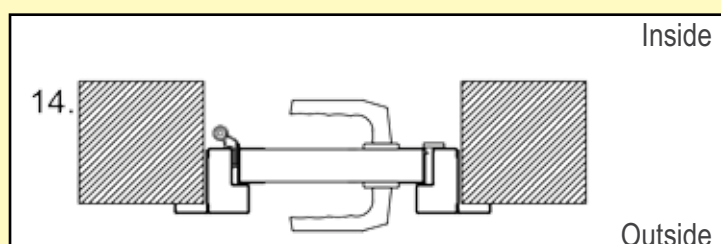

Match the style

Ryterna offers side doors to match any model of it's sectional garage doors or industrial doors.

Ryterna side doors made of PU insulated 40 mm thick sectional door panels surrounded with aluminium profiles, and all-round rubber seals. Side door panels and windows are aligned with sectional door panels or windows.

Double wide side doors available upon request.

Side doors fitting and opening option

Frame mouldings

with moulding

without moulding

3 point lock

Frame dimensions

Door stays