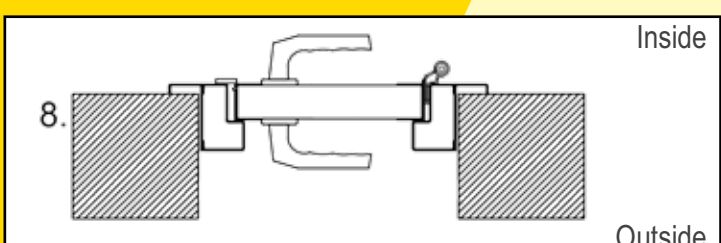

Match the style

Ryterna offers side doors to match any model of it's sectional garage doors or industrial doors.

Ryterna side doors made of PU insulated 40 mm thick sectional door panels surrounded with aluminium profiles, and all-round rubber seals. Side door panels and windows are aligned with sectional door panels or windows.

Double wide side doors available upon request.

Side doors fitting and opening option

Frame mouldings

with moulding

without moulding

3 point lock

Frame dimensions

Door stays