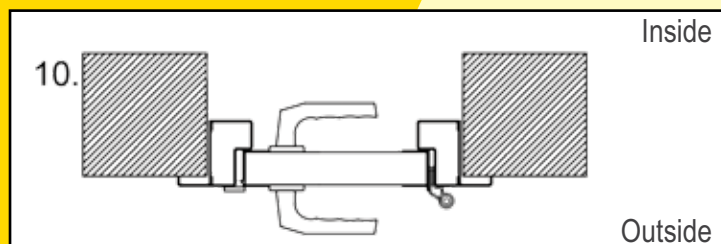

Match the style

Ryterna offers side doors to match any model of it's sectional garage doors or industrial doors.

Ryterna side doors made of PU insulated 40 mm thick sectional door panels surrounded with aluminium profiles, and all-round rubber seals. Side door panels and windows are aligned with sectional door panels or windows.

Double wide side doors available upon request.

Side doors fitting and opening option

Frame mouldings

with moulding

without moulding

3 point lock

Frame dimensions

Door stays