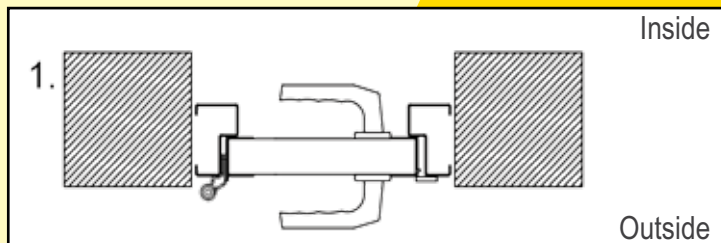

Match the style

Ryterna offers side doors to match any model of it's sectional garage doors or industrial doors.

Ryterna side doors made of PU insulated 40 mm thick sectional door panels surrounded with aluminium profiles, and all-round rubber seals. Side door panels and windows are aligned with sectional door panels or windows.

Double wide side doors available upon request.

Side doors fitting and opening option

Frame mouldings

with moulding

without moulding

3 point lock

Frame dimensions

Door stays