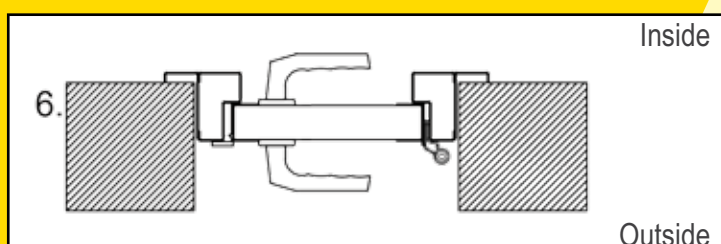

Match the style

Ryterna offers side doors to match any model of it's sectional garage doors or industrial doors.

Ryterna side doors made of PU insulated 40 mm thick sectional door panels surrounded with aluminium profiles, and all-round rubber seals. Side door panels and windows are aligned with sectional door panels or windows.

Double wide side doors available upon request.

Side doors fitting and opening option

Frame mouldings

with moulding

without moulding

3 point lock

Frame dimensions

Door stays