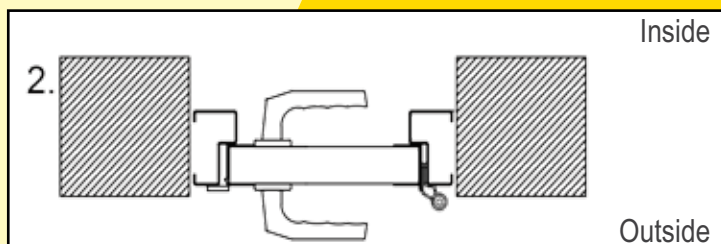

Match the style

Ryterna offers side doors to match any model of it's sectional garage doors or industrial doors.

Ryterna side doors made of PU insulated 40 mm thick sectional door panels surrounded with aluminium profiles, and all-round rubber seals. Side door panels and windows are aligned with sectional door panels or windows.

Double wide side doors available upon request.

Side doors fitting and opening option

Frame mouldings

with moulding

without moulding

3 point lock

Frame dimensions

Door stays