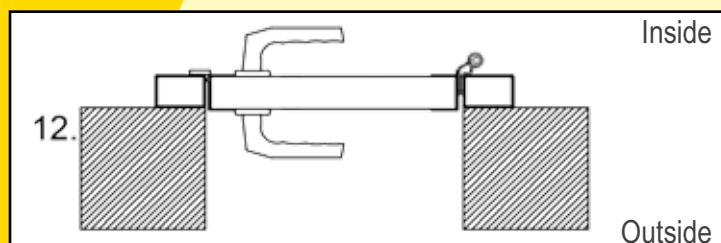

Match the style

Ryterna offers side doors to match any model of it's sectional garage doors or industrial doors.

Ryterna side doors made of PU insulated 40 mm thick sectional door panels surrounded with aluminium profiles, and all-round rubber seals. Side door panels and windows are aligned with sectional door panels or windows.

Double wide side doors available upon request.

Side doors fitting and opening option

Frame mouldings

with moulding

without moulding

3 point lock

Frame dimensions

Door stays