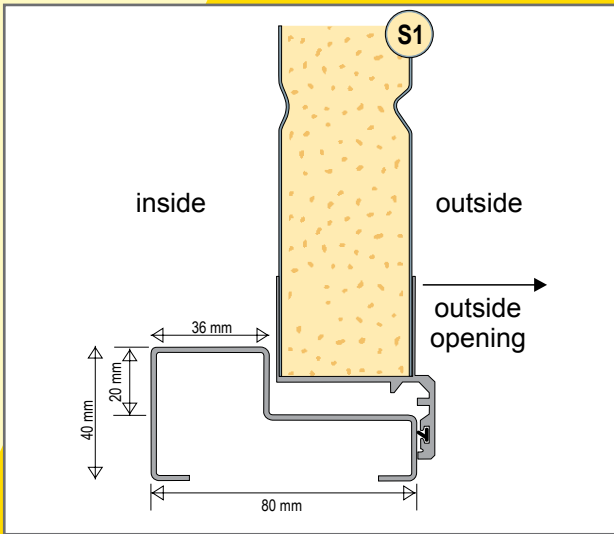

Side doors threshold