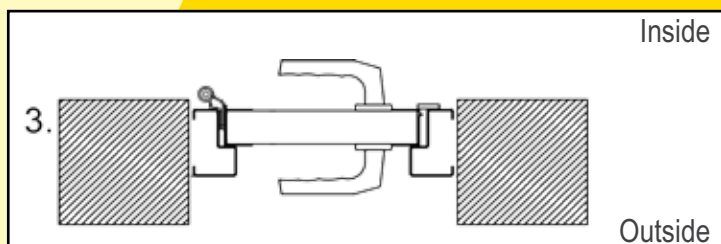

Match the style

Ryterna offers side doors to match any model of it's sectional garage doors or industrial doors.

Ryterna side doors made of PU insulated 40 mm thick sectional door panels surrounded with aluminium profiles, and all-round rubber seals. Side door panels and windows are aligned with sectional door panels or windows.

Double wide side doors available upon request.

Side doors fitting and opening option

Frame mouldings

with moulding

without moulding

3 point lock

Frame dimensions

Door stays

Side doors threshold

Anti-panic lock

outside

inside

Standard handle colour - silver
Black and white - on request

Side doors with anti-panic locking system

CENTRAL LOCKING

3 SIDES LOCKING